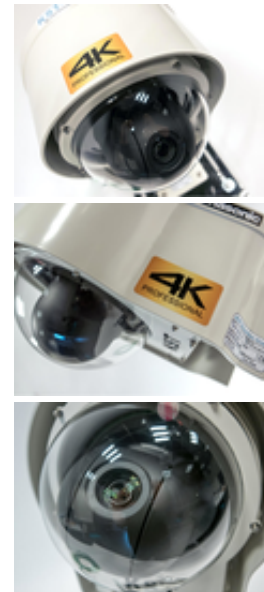

Outdoor Housing for Panasonic PTZ Cameras

Modular Outdoor Housing Solution
By KST Moschkau GmbH

KEY FEATURES

- Designed exclusively for Panasonic PTZ cameras (black version)
- Protection Class IP 64 Standard for work in tough environments
- Active heating and ventilation
- Temperature range between -20°C and +40°C
- Air inlet and outlet protected by dust -and insect- filter

KST Moschkau GmbH has developed an outdoor housing solution for Panasonic PTZ cameras. It provides maximum protection against environmental influences such as dust, smog, salt, moisture and insects.

The outdoor housing can be used for various Panasonic PTZ camera series as it is available in two versions. Its modular design is available in configurations with HD-SDI and HDMI output as well as IP streaming. Both versions are available with transparent or smoked dome.

The outdoor housing holds the camera, lens and pan/tilt mechanism clean and dry and is including heating and ventilation systems, supporting a temperature range from -20°C to +40°C.

- Protection Class IP64 standard
- Temperature range between -20°C and +40°C assured by active heating and ventilation
- Expanded temperature range between -40°C and +60°C by additional, enhanced heating and ventilation
- Available in configurations with HD SDI and HDMI output, IP streaming and POE supply of camera module and system temperature conditioning
- Power-connection : 230 VAC, alt. 12 VDC or POE