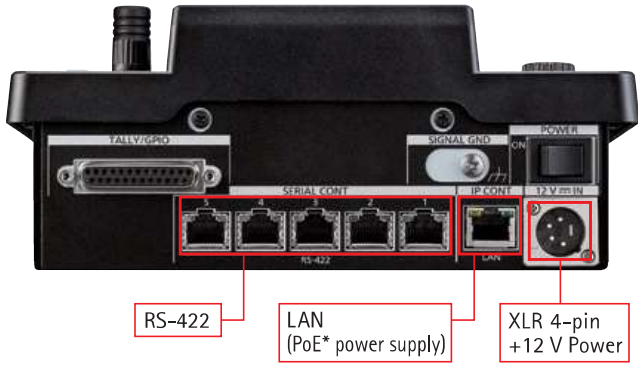

<Rear View>