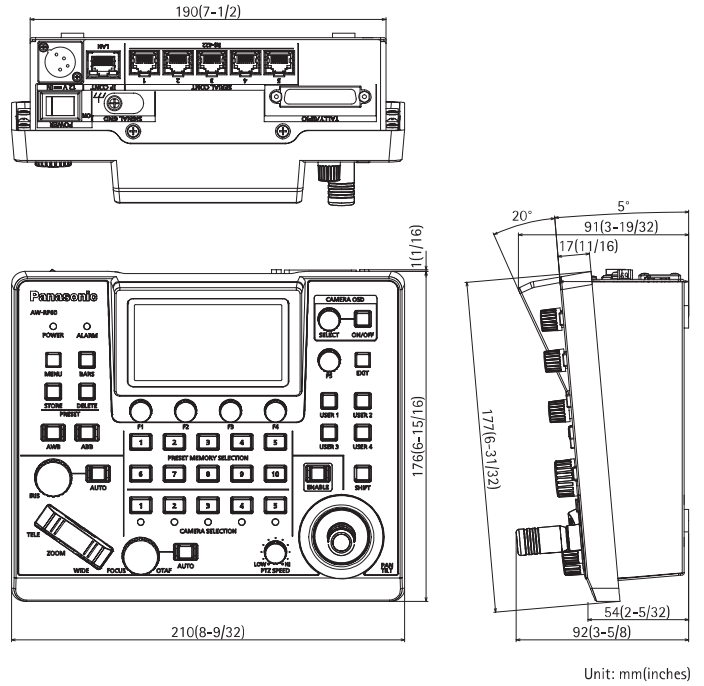

<Dimensions>

<Specifications>

Power Requirements	12 V DC (10.8 V to 13.2 V)	
PoE*	IEEE802.3af standard: 42 V to 57 V DC	
Current Consumption	0.9 A (XLR connector input), 0.3 A (PoE power supply)	
Mass	1.5 kg (3.31 lbs)	
Dimensions	W 210 mm x H 92 mm x D 177 mm (8-9/32 inches x 3-5/8 inches x 6-31/32 inches) (excluding protrusions)	
Display	3.5-type liquid crystal (QHD 960 x 540)	
Connection Specifications	No. of Connectable Cameras	200 (IP), 5 (RS422)
	Remote Camera Selection	5 (6 to 200 controlled from the LCD)
	No. of Camera Groups	20 (10 units/group)
	No. of Memory Presets	100

*PoE is the abbreviation for Power over Ethernet.

- •Power supply not included. An AC adaptor or PoE HUB is required.
- •Specifications are subject to change without prior notice.