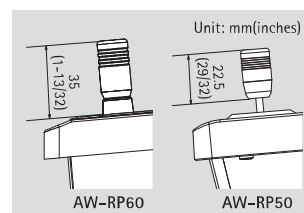

### New Joystick with enhanced operability

The new joystick supports smooth pan and tilt operations and ensures accurate capture of your target image. The grip of joystick is approximately 1.5 times larger than previous model AW-RP50, realizing more stable operation.

\*1: PoE is the abbreviation for Power over Ethernet. \*2: Enable user button 5 through 8 by pressing the shift button.

<Rear View>

<Dimensions>

<Specifications>

Power Requirements	12 V DC (10.8 V to 13.2 V)	
PoE*	IEEE802.3af standard: 42 V to 57 V DC	
Current Consumption	0.9 A (XLR connector input), 0.3 A (PoE power supply)	
Mass	1.5 kg (3.31 lbs)	
Dimensions	W 210 mm x H 92 mm x D 177 mm (8-9/32 inches x 3-5/8 inches x 6-31/32 inches) (excluding protrusions)	
Display	3.5-type liquid crystal (QHD 960 x 540)	
Connection Specifications	No. of Connectable Cameras	200 (IP), 5 (RS422)
	Remote Camera Selection	5 (6 to 200 controlled from the LCD)
	No. of Camera Groups	20 (10 units/group)
	No. of Memory Presets	100